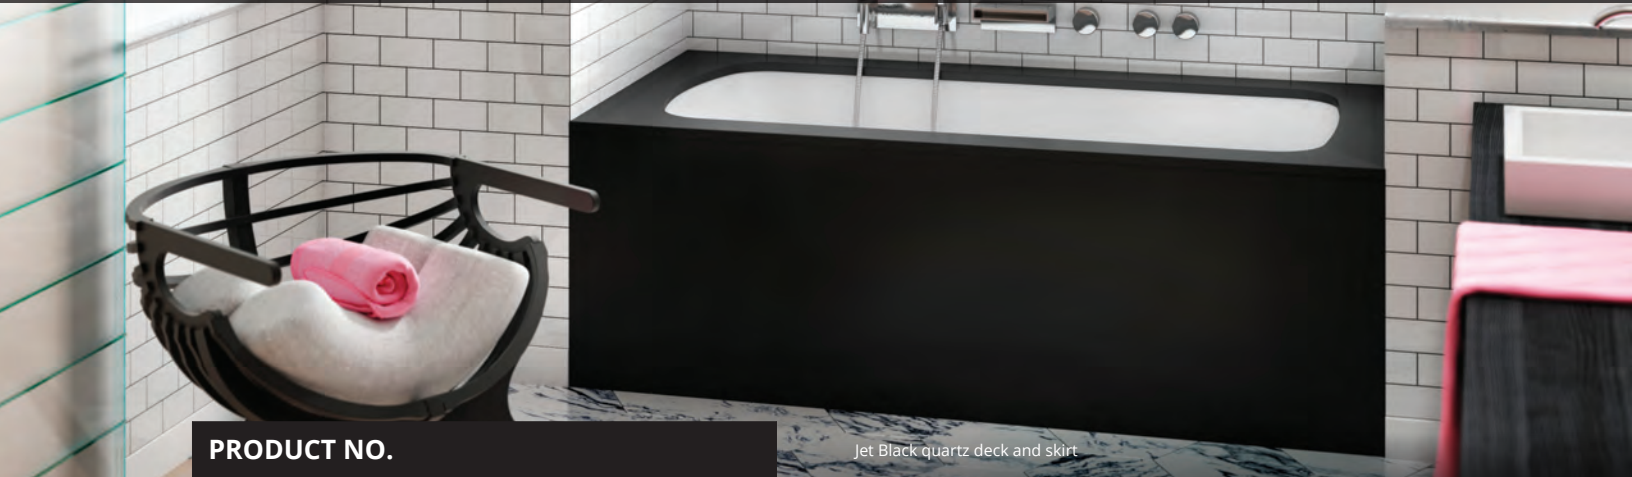

MONARCH 6032

60" x 32" x 20"

Monarch is a refined collection of therapeutic baths with distinctive Quartz deck surfaces, for a look that's noble and pure.

Jet Black quartz deck and skirt

PRODUCT NO.

MODEL	TMU	TUB
Standard (S)*	BMODRB00T-XX	BMODRB00N-XX
Grand Luxury (GL)*	BMLDRB00T-XX	BMLDRB00N-XX