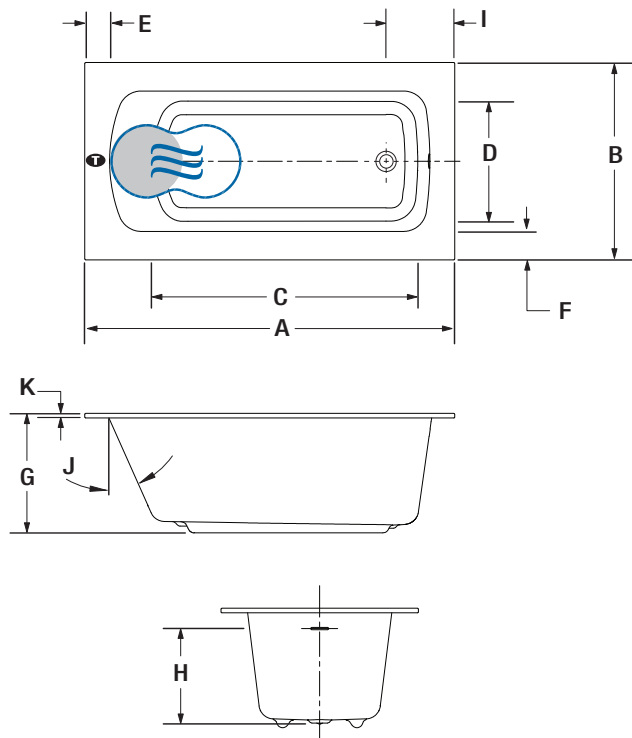

INSTALLATION

LETTER	DESCRIPTION	MEASURE
A	Total length	60"
B	Total width	32"
C	Bathing well length (at height of jets)	43 5/8"
D	Bathing well width (at height of jets)	19 5/8"
E	Deck width (edges)	4"
F	Deck width (sides)	4 5/8"
G	Bath height	19 7/8"
H	Maximum water level Maximum water level with AromaFlow	15 1/16" 13 3/16"
I	Outside edge to center drain	11 1/8"
J	Slope of backrest	24°
K	Quartz deck height	3/4"

- Turbine position (TMU)
- Indicates heated backrest (TMU)
- Indicates WarmTouchShell® position (TUB)

Don't forget that this model is available in **White only with choice of quartz deck color**. Don't forget to specify the **finish of the integrated waste & overflow**.

- Standard: Quartz deck with seam. Grand Luxury: one piece Quartz deck.
- ** When ordered with integrated waste & overflow.
- *** When ordering an AromaFlow, an Integrated waste & overflow is mandatory (Included). Specify the finish of the waste.

TECHNICAL SPECIFICATIONS

Hot water supply required	The hot water supply should be 70% or more of the bath's total water capacity.
Turbine	Access to the pump must be at least 18" x 22". Standard connection is 20 A, 120 V, 60 Hz, dedicated line with a Ground-Fault Circuit Interrupter (GFCI). For any additional option, a second line is needed 15 A, 120 V, 60 Hz, dedicated line with a GFCI.
Others	- The Geysair® is located on the same side as the heated backrest. It must NOT be relocated. It must be connected to the hot water supply and be accessible (provide access). - Control cannot be installed on the Quartz deck. - Optional tile flange (specify right or left). - The water level will be lower when an AromaFlow is installed.

Approx. shipping weight	234 lb
Turbine power	550 W
Air heater	600 W
WARRANTY	
Controls-LED-Geysair*	5 years
Quartz deck*	15 years
Bath & turbine*	20 years

* Some restrictions apply | www.bainultra.com/warranty

The specifications shown indicate the outer edge dimension and the inside bathing capacity dimension measured at air jets' height. The manufacturer accepts a 1/4" [0.64 cm] variance. There are variations on each product and specifications are subject to change as we improve upon our product as required. The dimensions needed for site preparation and structure building will differ. BainUltra® assumes no responsibility for preparatory work done prior to the product being on site.