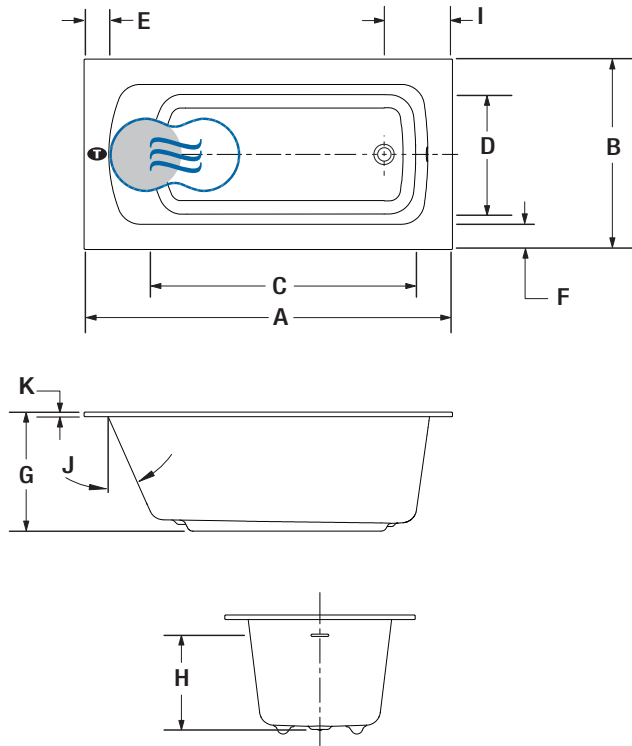

Brass waste kit** **BDRCB** \$

16" x 35" Cable driven brass waste & overflow kit **BOVERBR-XX** \$

MONARCH 6031

Jet Black with quartz skirt 6018

INSTALLATION

LETTER	DESCRIPTION	MEASURE
A	Total length	60"
B	Total width	31"
C	Bathing well length (at height of jets)	43 5/8"
D	Bathing well width (at height of jets)	19 5/8"
E	Deck width (edges)	4"
F	Deck width (sides)	4 1/8"
G	Bath height	19 7/8"
H	Height from drain to center of overflow	15 3/8"
I	Outside edge to center drain	11 1/8"
J	Slope of backrest	24°
K	Quartz deck height	3/4"

- T** Turbine position (TMU)
- Indicates heated backrest (TMU)
- Indicates WarmTouchShell® position (TUB)

⚡ Don't forget that this model is available in White only with choice of quartz deck color. Don't forget to specify the finish of the integrated waste & overflow.
 * Standard: Quartz deck with seam. Grand Luxury: one piece Quartz deck.
 ** When ordered with integrated waste & overflow.

TOTAL PRICE \$

TECHNICAL SPECIFICATIONS

Hot water supply required	Should be 70% of water capacity of TUB or greater.
Turbine	Access to the pump must be at least 18" x 22". Standard connection is 20 A, 120 V, 60 hz, dedicated line with a Ground-Fault Circuit Interrupter (GFCI). For any additional option, a second line is needed 15 A, 120 V, 60 hz, dedicated line with a GFCI.
Others	<ul style="list-style-type: none"> - The GEYSAIR must always be accessible and connected to the hot water supply (provide access). - Control cannot be installed on the Quartz deck. - Optional tile flange (specify right or left).