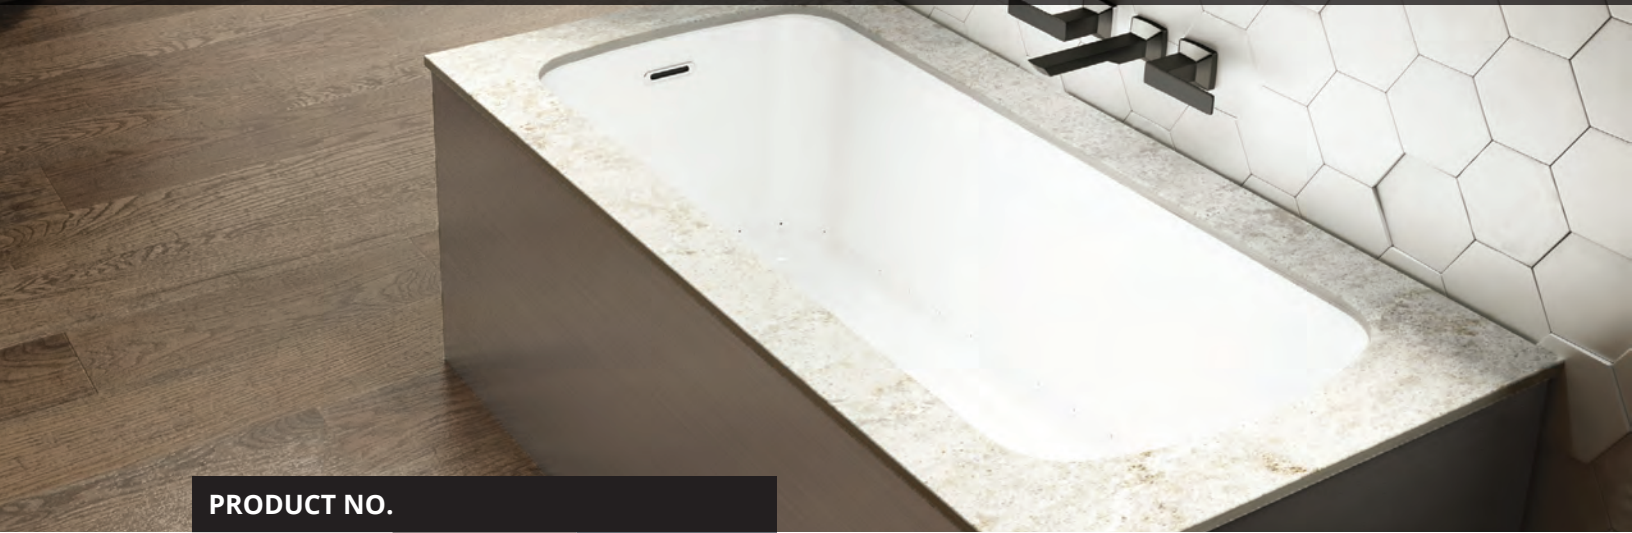

MONARCH 6031

60" x 31" x 20"

Monarch is a refined collection of therapeutic baths with distinctive Quartz deck surfaces, for a look that's noble and pure.

PRODUCT NO.

DESCRIPTION	TMU	TUB
Standard (S)*	BMOCRB00T-XX	BMOCRB00N-XX
Grand Luxury (GL)*	BMLCRB00T-XX	BMLCRB00N-XX