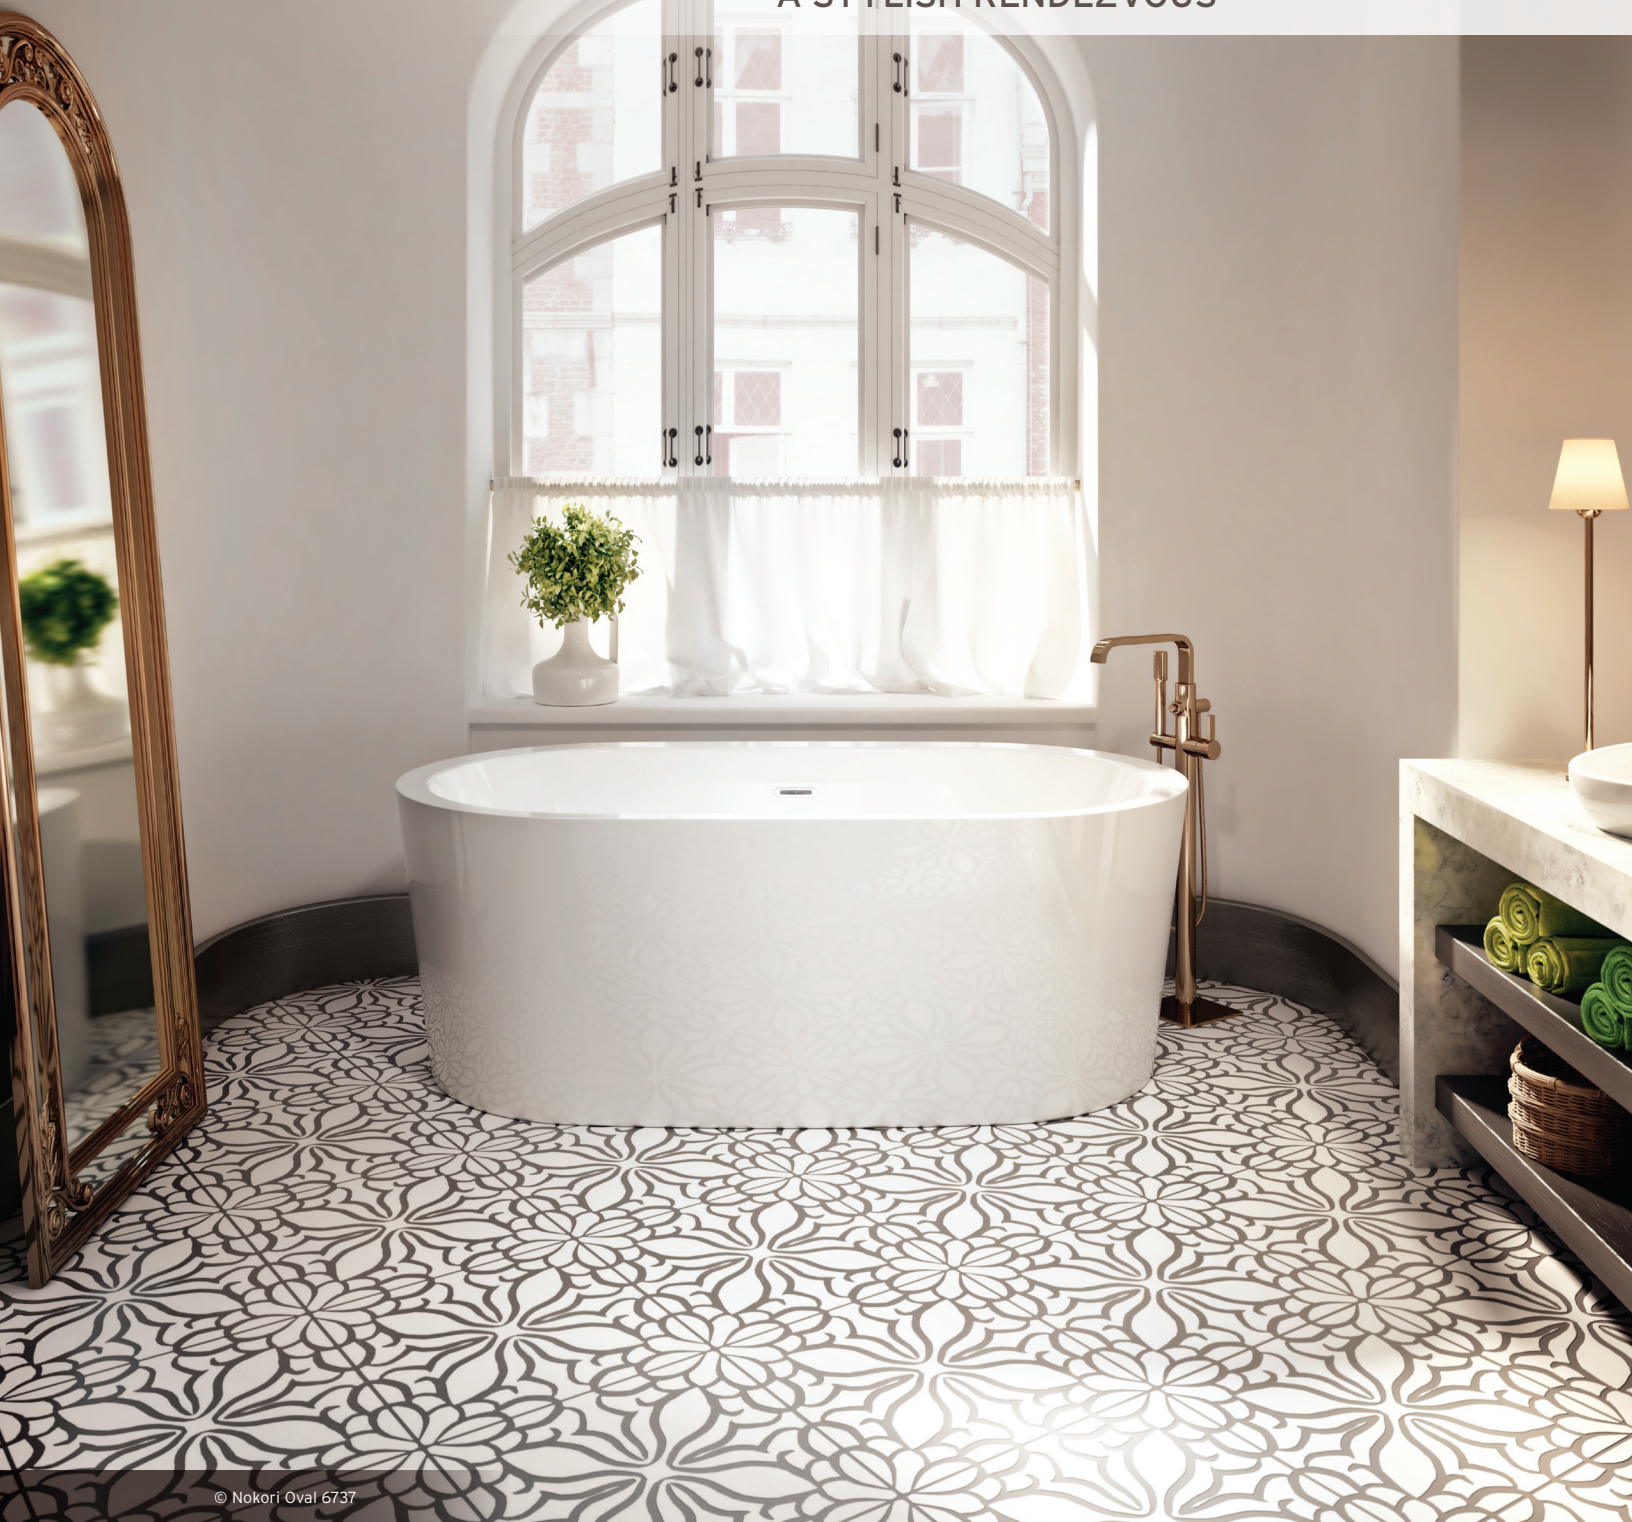

NOKORI OVAL

A STYLISH RENDEZVOUS

© Nokori Oval 6737