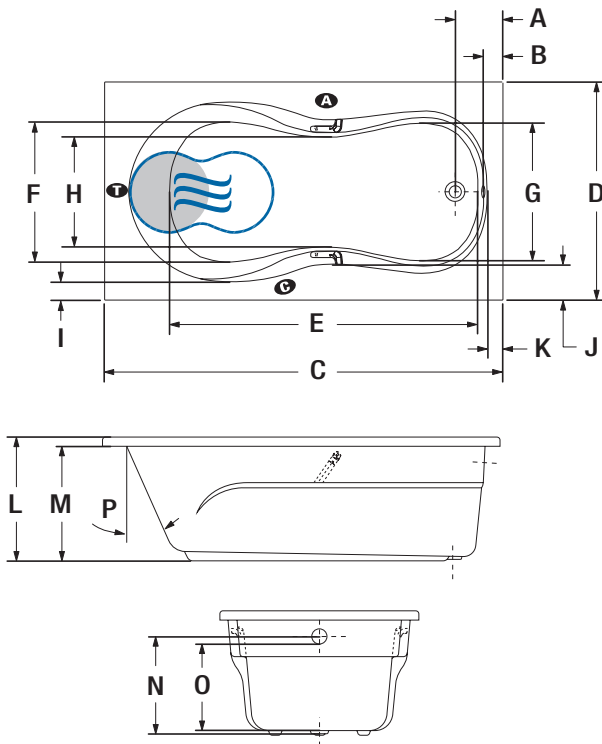

* The AromaCloud® is built into the deck (factory installed).
 ** The MiaPlus® Control is included when purchasing Chromatherapy on a TMU.

TOTAL PRICE	\$
--------------------	----

AZUR 55

Grab bar (included)

INSTALLATION

- A** When tile flange is added, the AromaCloud® will automatically be installed on the opposite side of the flange.

LETTER	DESCRIPTION	MEASURE
A	Outside edge to center drain	8"
B	Outside edge to overflow	2 5/8"
C	Total length	65 7/8"
D	Total width	36"
E	Bathing well length	51 1/4"
F	Bathing well width at seat area	22 7/8"
G	Bathing well width at center zone	21 3/4"
H	Bathing well width (narrowest point)	18 1/2"
I	Deck width (narrowest point)	3"
J	Deck width (widest point)	5 5/8"
K	Deck width at drain end	2 1/2"
L	Height from bottom of bath to top deck	20 1/4"
M	Height from bottom of bath to bottom of deck	18 3/4"
N	Height from drain to center of overflow	16 3/8"
O	Maximum water level	14 5/8"
P	Slope of backrest	24°

- A** AromaCloud® position
- C** Control position when factory-installed (Mia® or DOT)
- T** Turbine position (TMU)
- Indicates heated backrest (TMU)
- ☞ Indicates WarmTouchShell® position (TUB)

TECHNICAL SPECIFICATIONS

Hot water supply required	Should be 70% of water capacity of TUB or greater.
Turbine	Access to the pump must be at least 18" x 22". Standard connection is 20 A, 120 V, 60 Hz , dedicated line with a Ground-Fault Circuit Interrupter (GFCI). For any additional option, a second line is needed 15 A, 120 V, 60 Hz , dedicated line with a GFCI. Air vent necessary: 2" x 4" minimum.
Others	- The GEYSAIR must always be accessible and connected to the hot water supply (provide access). - Optional tile flange (specify right or left).