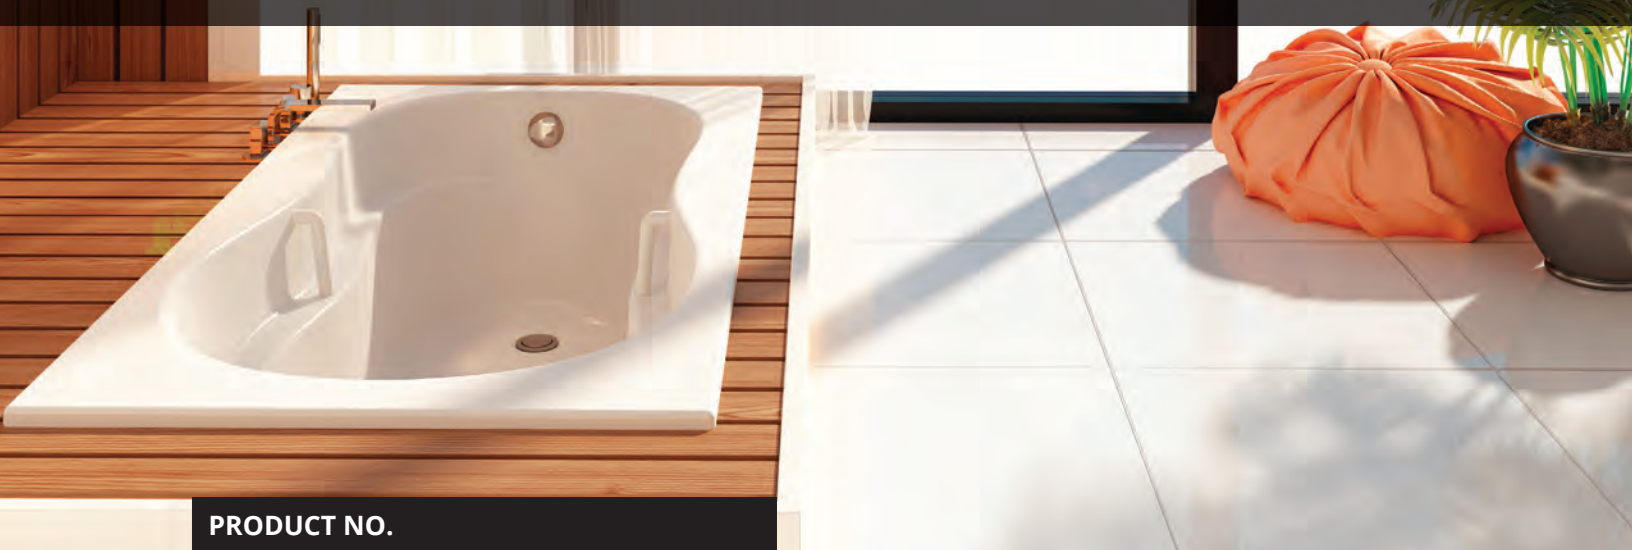

AZUR 55

66" x 36" x 20"

The name Azur recalls sea and sky. It evokes a place where nature's powerful elements set the soul alight and cradle you in a comforting cocoon.

PRODUCT NO.

MODEL	TMU	TUB
	BAZLRB00T-XX	BAZLRB00N-XX

TUB Soaker	\$
AromaCloud** BAROMAC	\$
Illuzio Chromatherapy BCHRO6	\$
WarmTouchShell® BWTS	\$
DOT control	Included with therapy

FEATURES			
Installation type		Drop-in & Alcove (3 walls)	
No. of bathers	↓	Armrests	2
US gallons	50	Grab bars (color match)	2
Imp. gallons	41		
STANDARD COLOR			
		Included	
White 01	Biscuit 02		