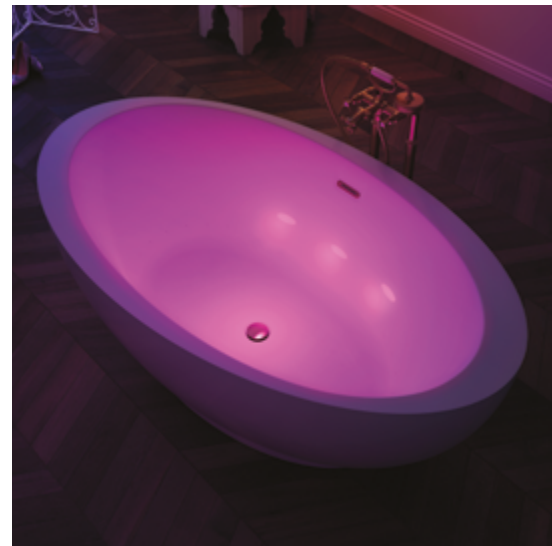

# ILLUZIO

Chromatherapy with invisible LED

Meet **ILLUZIO**, a new chromatherapy system exclusive to BainUltra!

Imagine a sleek, pristine bath... Now imagine it also includes one of the most beneficial therapies.

With BainUltra's characteristic innovation and creativity, a seamless chromatherapy system has been developed with hidden LED that leaves the bath's inner shell completely intact and smooth.

## ILLUSION IS PERFECT!

**ILLUZIO'S chromatherapy LED** are cleverly tucked away inside the structure of the bath so they're **invisible** when the system is not in operation.

**Activate the chromatherapy** and oval colored lights glow beautifully through the bath's translucent acrylic shell, providing all the same therapeutic benefits as BainUltra's traditional chromatherapy system.