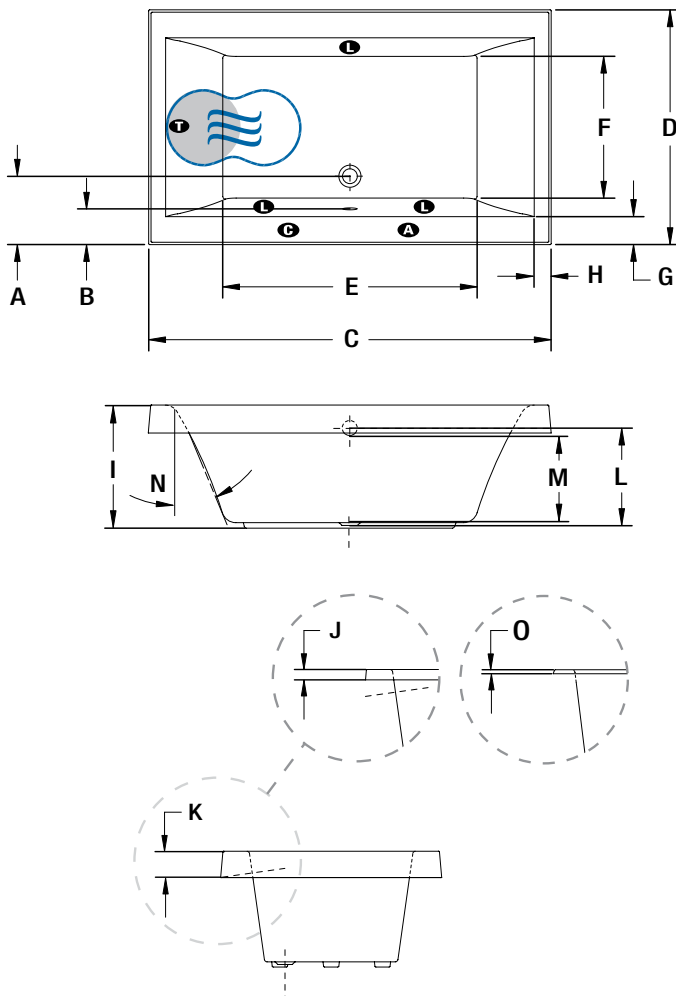

DON'T FORGET TO INDICATE THE DECK HEIGHT (1/2", 2" OR 5"). SPECIFY WASTE POSITION. SLIM DECK ARE AVAILABLE WITH DROP-IN INSTALLATION ONLY.

1 800 463.2187
 info@bainultra.com

From 8 a.m. to 8 p.m. Monday to Thursday (EST)
 From 8 a.m. to 5 p.m. on Friday (EST)

BainUltra®
 The quest for your wellness™
 www.bainultra.com

ORIGAMI 7242 ORIGINAL SERIES 72" X 42" X 22"

ACCESSORIES (OPTIONAL)

CUTTING TEMPLATE

90000035

OTHER

Optional tile flange with 2" lip height only (specify front or back).

TOTAL PRICE

\$

ALCOVE/DROP-IN/UNDERMOUNT INSTALLATION

LETTER	DESCRIPTION	MEASURE
A	Outside edge to center drain	12 1/4"
B	Outside edge to overflow	5 3/8"
C	Total length (with 1/2" deck height) Total length (with 2" deck height) Total length (with 5" deck height)	71 1/4" 71 5/8" 72 1/8"
D	Total width (with 1/2" deck height) Total width (with 2" deck height) Total width (with 5" deck height)	41 1/4" 41 5/8" 42 1/8"
E	Bathing well length	45"
F	Bathing well width	26 1/4"
G	Deck width	5 3/8"
H	Deck width at backrest end	3"
I	Height from bottom of tub to top deck	22"
J	Height from bottom of lip to top deck	2"
K	Height from bottom of lip to top deck	5"
L	Height from drain to center of overflow	17 1/8"
M	Maximum water level	16"
N	Slope of backrest	24°
O	Height from bottom of lip to top deck	1/2"

- T** Indicates turbine position (TMU)
- L** Indicates LED light position
- B** Indicates heated backrest (TMU)
- S** Indicates WarmTouchShell position (TMSU)
- A** Indicates AromaCloud position
- C** Indicates control position when factory-installed