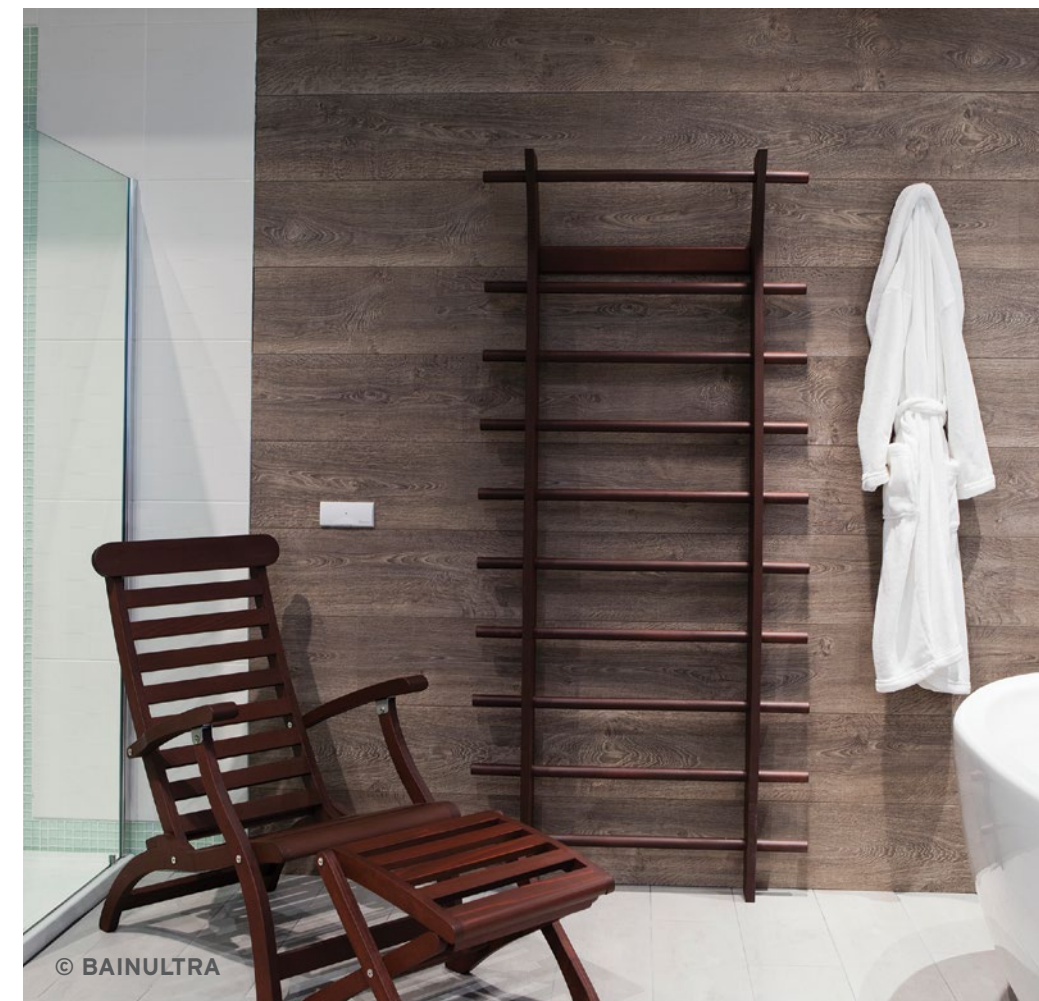

ESPALIER & RELAXING CHAIR:

Alicia chose the espalier for her morning stretching exercises. To complement her space the relaxing chair is ideal with the Vedana or in between sessions.

© BAINULTRA

© BAINULTRA

© BAINULTRA

* These stories come from real people whose identities have been changed to protect their privacy.

PROFESSIONALS BY DAY, ZEN MASTERS AT HOME

Anne, a nutritionist, and Paul, an engineer, have been together for 30 years. Both in their early 50s, they have two daughters who are now grown. After the girls moved out, Anne and Paul were eager to renovate their empty nest. They opened up three rooms to create space for an Inspire Bathroom® totally dedicated to health, wellness, and relaxation. And so their longtime dream became reality, moving from “from intention to intuition.”