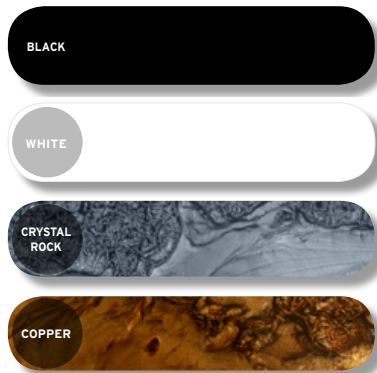

COLORS STRIKING ELEGANCE

Charism bath deck contours are hand made and available in white and black as well as in **two rich, eye-catching optional colors: Crystal Rock and Copper.**

Crystal Rock and Copper patterns vary throughout the deck making **each bath one of a kind.**

THERAPIES
Add therapies to optimize the therapeutic benefits of your bath.

Indicates heated backrest (TMU)