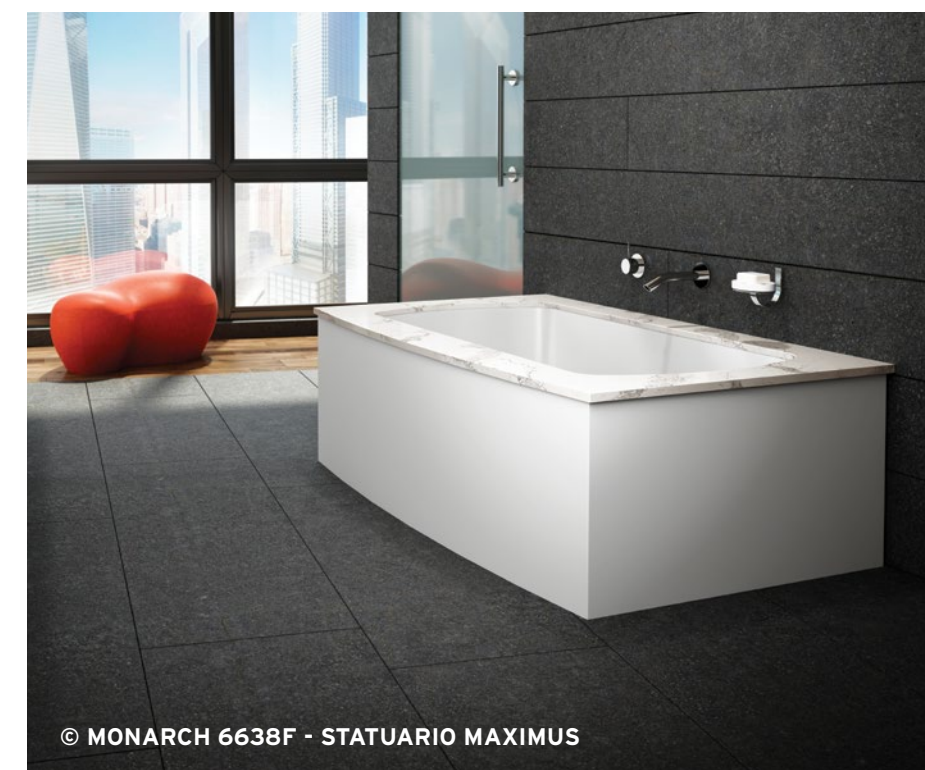

CHROMA

THERMO

THERAPIES

Add therapies to optimize the therapeutic benefits of your bath.

 Indicates heated backrest (TMU)

© VIBE 6030 (ALCOVE)

Monarch 

Monarch is a refined collection of therapeutic baths featuring radiant, sumptuous quartz deck surfaces in carefully selected enchanting colors combined with the bath inner shell made of 100% pure acrylic of the highest quality.

The sumptuous Monarch Collection now offers more luxurious bathtubs: the **Monarch Grand Luxury** models, featuring splendid **One piece Quartz Deck**. The amazing **Monarch Grand Luxury** will meet the most demanding expectations in terms of original design, authenticity and quality.