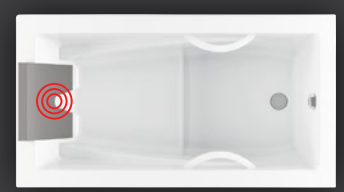

INUA 6636
Drop-in 66 x 36 x 23