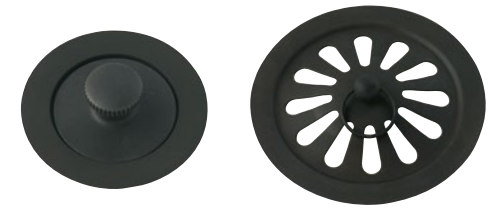

WASTE & OVERFLOW D14 (ELEGANCIA®)

Fit perfectly with Elegancia baths. Pop-up system.

CLAW FEET (EXCLUSIVE TO BALNEO COLLECTION)

Cella comes with claw feet to add a personalized and unique touch of class to this freestanding bath.