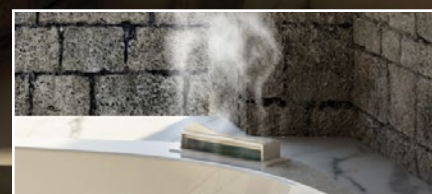

AROMATHERAPY
For the Esthesia Collection,
the **AromaCloud** is built into the deck.

© ESTHESIA 6638 (DROP-IN)