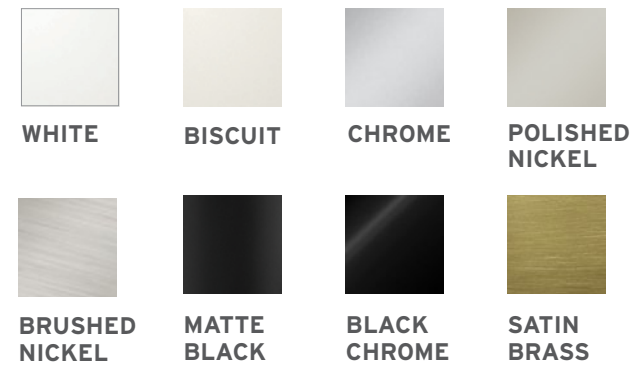

Accessories

Waste, overflow & claw feet

INTEGRATED WASTE & OVERFLOW

An Integrated waste & overflow with customize molding. Chic, modern and unobtrusive.

- Standard with Vibe, Opalia, Evanescence, Citti, Charism, Esthesia, Nokori collections & Essencia Design.
- Optional for Inua, Amma, Origami (Original Series) collections & Essencia 6838 and other freestanding models.

Notes: Colors shown here may vary slightly from actual colors. Please use this chart as a reference only.