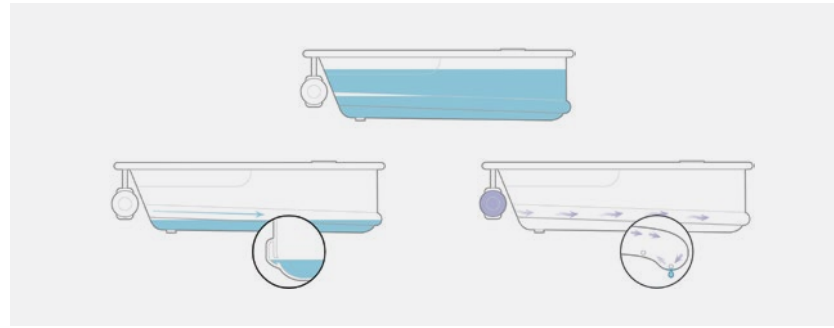

THE BEST HYGIENE

Hygiene is an important factor in overall health, which is why BainUltra has developed a unique, superior drainage system with the following features:

- **Conduits that drain and dry fully**, so there is no stagnant water
- **A drying cycle** that activates automatically
- An ingenious, **no-maintenance system**