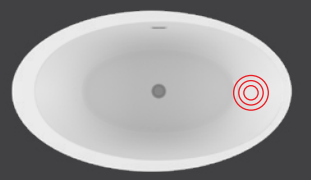

© OPALIA 6839 - OBLIQUE ELLIPSE RIGHT

© OPALIA 6839 - OBLIQUE ELLIPSE RIGHT • WITH ILLUZIO CHROMATHERAPY

OPALIA 6839 - CENTERED ELLIPSE
Freestanding 68 X 39 X 25

OPALIA 6839 - OFF-CENTERED ELLIPSE LEFT
Freestanding 68 X 39 X 25