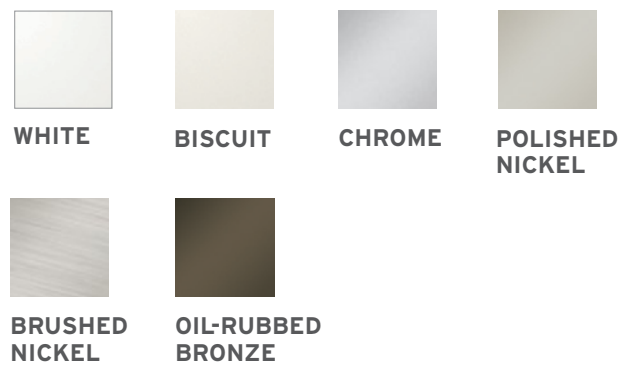

WASTE & OVERFLOW 16 x 35

The finishing touch for your bath. Cable driven.