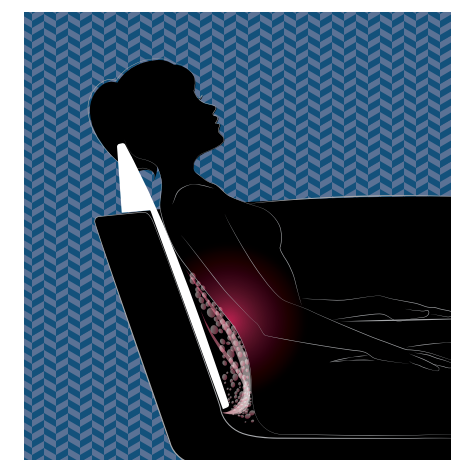

Options available

- ILLUZIO - Chromotherapy
- ULTRAVELOUR - Matte finish

THERAPEUTIC BENEFITS AT THEIR BEST

Inua is the latest evolution in our TMU line of therapeutic baths. Hydro-thermo massage®, an inverted V design, a raised seat, a heated backrest, and chromotherapy are all key features of the Inua collection. They say everything has a soul. Inua invites you to reconnect with the life force within.