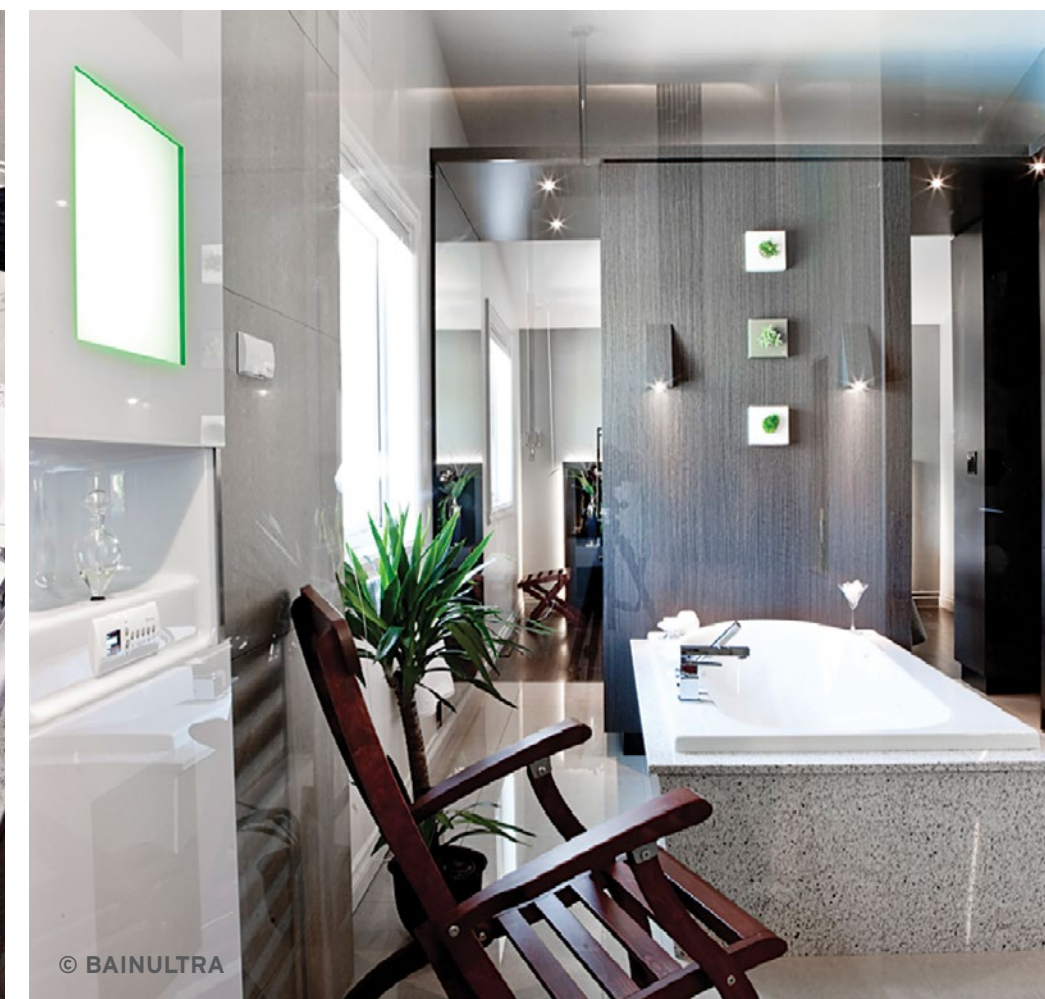

© BAINULTRA