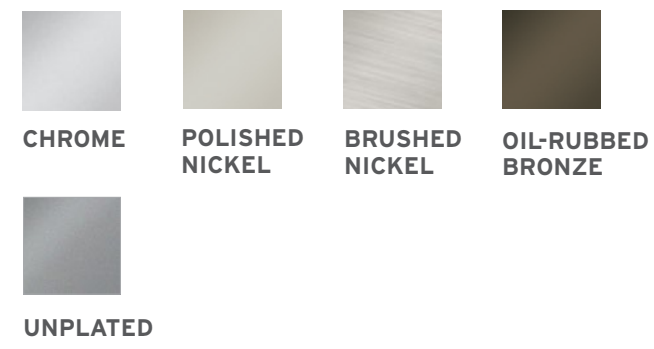

Notes: Colors shown here may vary slightly from actual colors. Please use this chart as a reference only.

WASTE & OVERFLOW 16 x 35

The finishing touch for your bath. Cable driven.

WASTE & OVERFLOW D13

Exposed waste & overflow complete the luxurious look of Balneo baths.