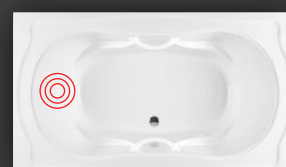

ELEGANCIA 7242 
72 x 42 x 21

CHOOSE YOUR CONTOUR

C10
Drop-in
Available in 6636, 6642, 7236, and 7242

FOR ALCOVE
INSTALLATION, CHOOSE
THE MULTIFIT SKIRT

© MULTIFIT SKIRT

C11
Drop-in
Available in 6636, 6642, 7236, and 7242