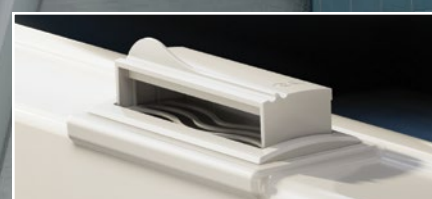

ORIGAMI®

The traditional Japanese art of folding paper into symbolic shapes is the inspiration behind the ORIGAMI® Collection, which stands out for its clean lines and versatility.

- A stylish collection of Zen-like simplicity that comes in a range of shapes to go with any style of décor.
- Available in a range of sizes and installation options for all kinds of spaces.

The Origami Collection feature's a modern minimalist look with a clear interior tub (no handles or armrests) and the comfort BainUltra is known for.

Options available

- ILLUZIO - Chromatherapy
- ULTRAVELOUR - Matte finish

AROMATHERAPY

For the Origami Collection, the **AromaCloud** is built into the deck. However, for the Design series, the deck has been slightly modified.