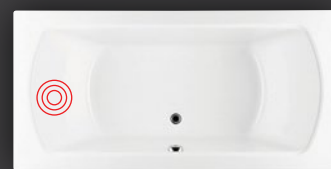

MERIDIAN 55
Drop-in / Alcove / Undermount   66 x 36 x 20

MERIDIAN 6042
Drop-in / Alcove / Undermount   60 x 42 x 21