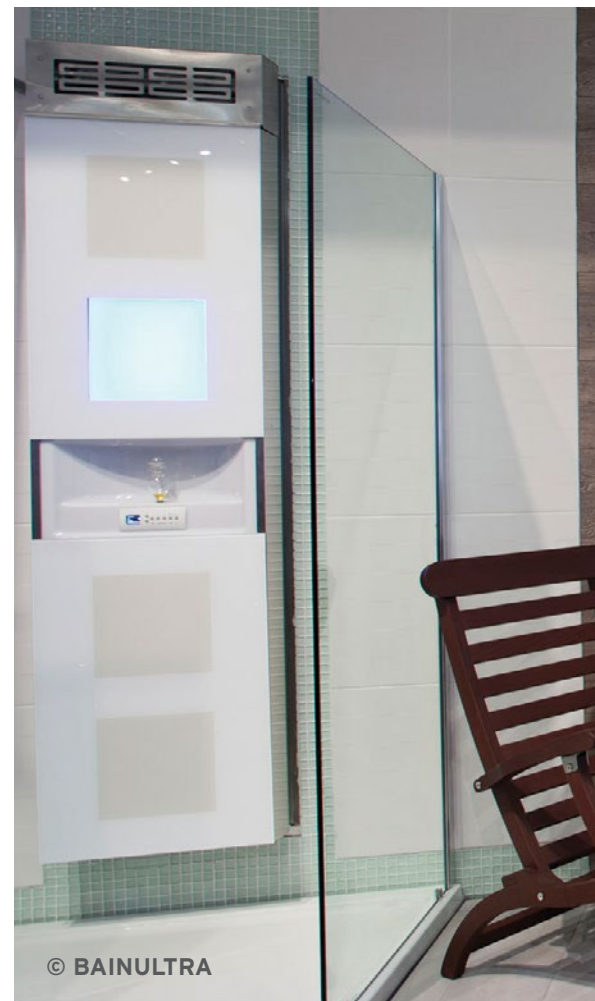

© BAINULTRA

© BAINULTRA

© BAINULTRA