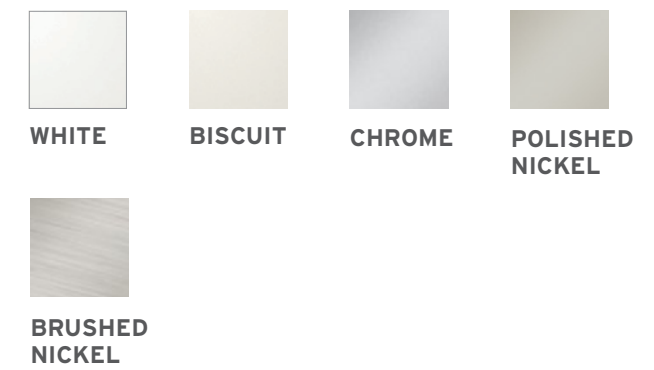

WASTE & OVERFLOW D14 (ELEGANCIA®)

Fit perfectly with Elegancia baths. Pop-up system.

CLAW FEET (EXCLUSIVE TO BALNEO COLLECTION)

Cella comes with claw feet to add a personalized and unique touch of class to this freestanding bath.